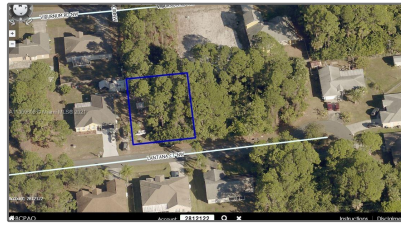

Land/boat Docks For Sale

- 1741 LANTANA CT, Palm Bay, Florida 32907

Basic Details

Property Type:	Land/boat Docks
Listing Type:	For Sale
Listing ID:	A11069606
Price:	\$36,000

Address Map

Country:	US
State:	FL
County:	Brevard County
City:	Palm Bay
Zipcode:	32907
Street:	1741 LANTANA CT
Building Name:	PORT MALABAR UNIT 41
Floor Number:	0
Longitude:	W81° 16' 39.5"
Latitude:	N28° 0' 12.8"