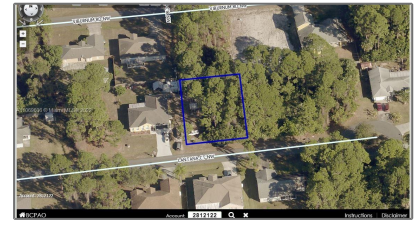

Land/boat Docks For Sale

- 1741 LANTANA CT, Palm Bay, Florida 32907

Basic Details

Property Type:	Land/boat Docks
Listing Type:	For Sale
Listing ID:	A11069606
Price:	\$36,000

Address Map

Country:	US
State:	FL
County:	Brevard County
City:	Palm Bay
Zipcode:	32907
Street:	1741 LANTANA CT
Building Name:	PORT MALABAR UNIT 41
Floor Number:	0
Longitude:	W81° 16' 39.5"
Latitude:	N28° 0' 12.8"