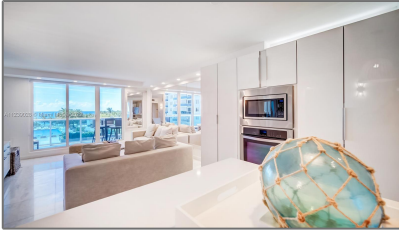

Residential Lease For Rent

960 Sqft - 2301 Collins Ave # 439, Miami Beach,
Florida 33139

Basic [Details](#)

Property Type:	Residential Lease
Listing Type:	For Rent
Listing ID:	A11239028
Price:	\$7,500
Bedrooms:	2
Bathrooms:	2
Square Footage:	960 Sqft
Year Built:	1926

Features

✓	Swimming Pool:	Above Ground
✓	Cooling System:	Central Air
✓	Pet Allowed:	More Than 20 Lbs
✓	Patio:	Porch/balcony
✓	Furnished:	Furnished

Address [Map](#)

Country:	US
State:	FL
County:	Miami-Dade County
City:	Miami Beach
Zipcode:	33139
Street:	2301 Collins Ave # 439
Building Name:	RONEY PALACE CONDO
Floor Number:	0
Longitude:	W81° 52' 23.2"
Latitude:	N25° 47' 54.8"