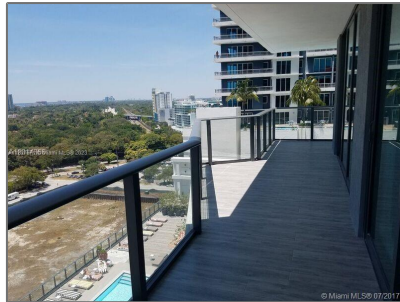

# Residential Lease For Rent

1,154 Sqft - 1300 S Miami Ave # 1206, Miami, Florida 33130

## Features

✓ Swimming Pool: **Community**

✓ Heating System: **Central**

✓ View: **Intracoastal View, Bay,  
Ocean**

✓ Pet Allowed: **Maximum 20 Lbs**

✓ Furnished: **Unfurnished**

Longitude: **W81° 48' 23.1"**