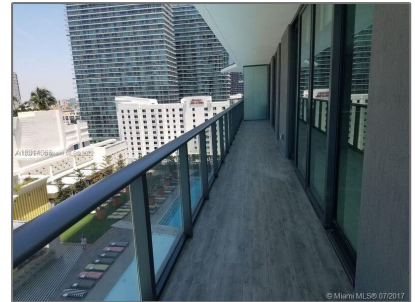

# Residential Lease For Rent

1,154 Sqft - 1300 S Miami Ave # 1206, Miami, Florida 33130

## Features

✓ Swimming Pool: **Community**

✓ Heating System: **Central**

✓ View: **Intracoastal View, Bay,  
Ocean**

✓ Pet Allowed: **Maximum 20 Lbs**

✓ Furnished: **Unfurnished**

Longitude: **W81° 48' 23.1"**