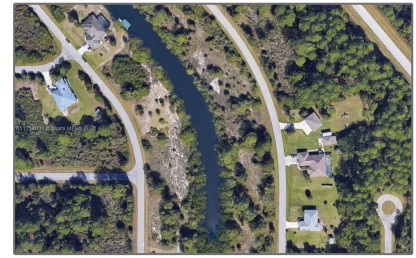

Land/boat Docks For Sale

- 2573 Chapel Dr, Port Charlotte, Florida 33953

Basic Details

Property Type:	Land/boat Docks
Listing Type:	For Sale
Listing ID:	A11234031
Price:	\$56,900
Lot Area:	10,000 Sqft

Address Map

Country:	US
State:	FL
County:	Charlotte County
City:	Port Charlotte
Zipcode:	33953
Street:	2573 Chapel Dr
Building Name:	Port Charlotte 61
Floor Number:	0
Longitude:	W83° 46' 55.3"
Latitude:	N26° 59' 22.1"