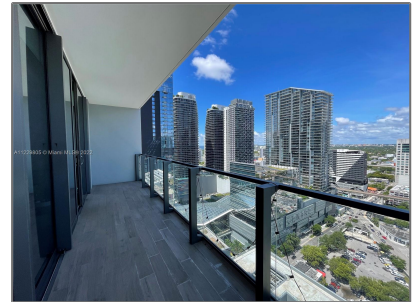

Residential For Sale

976 Sqft - 68 SE 6th St # 2408, Miami, Florida
33131

Basic [Details](#)

Property Type:	Residential
Listing Type:	For Sale
Listing ID:	A11229805
Price:	\$745,000
Bedrooms:	1
Bathrooms:	1
Half Bathrooms:	1
Square Footage:	976 Sqft
Year Built:	2016

Address [Map](#)

Country:	US
State:	FL
County:	Miami-Dade County
City:	Miami
Zipcode:	33131
Street:	68 SE 6th St # 2408
Building Name:	REACH CONDO
Floor Number:	0
Longitude:	W81° 48' 27.7"

Features

✓	Heating System:	Central
✓	Cooling System:	Central Air
✓	View:	Skyline, River
✓	Pet Allowed:	Restrictions Or Possible Restrictions
✓	Patio:	Open Balcony