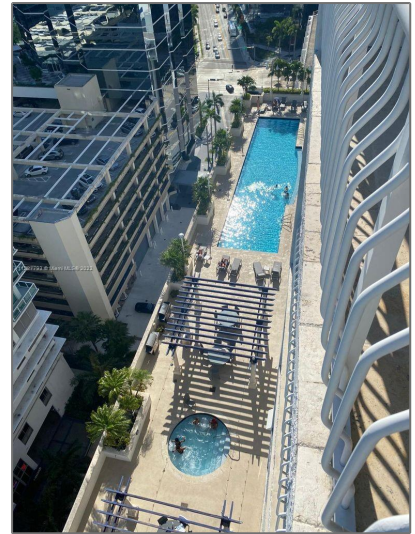

# Residential Lease For Rent

1,183 Sqft - 1200 Brickell Bay Dr # 2209, Miami, Florida 33131