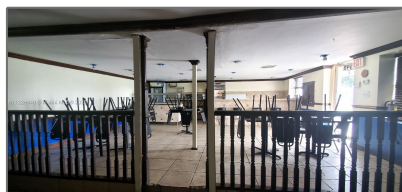

## Basic [Details](#)

Property Type:	<b>Commercial Sale</b>
Listing Type:	<b>For Sale</b>
Listing ID:	<b>A11226840</b>
Price:	<b>\$360,000</b>
Lot Area:	<b>5,500 Sqft</b>