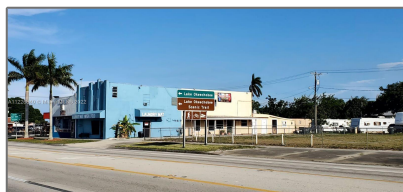

# Commercial Sale For Sale

- 718 E Sugarland hwy, Florida 33440

## Address [Map](#)

Country:	<b>US</b>
State:	<b>FL</b>
County:	<b>Other Florida County</b>
Zipcode:	<b>33440</b>
Street:	<b>718 E Sugarland hwy</b>
Floor Number:	<b>0</b>
Longitude:	<b>E0° 0' 0"</b>
Latitude:	<b>N0° 0' 0"</b>