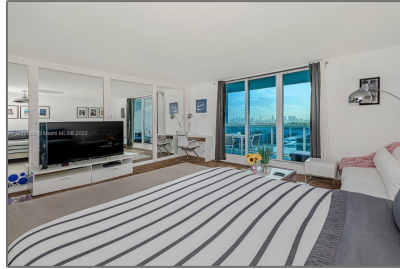

Residential Lease For Rent

600 Sqft - 2301 Collins Ave # 1230, Miami Beach, Florida 33139

Basic [Details](#)

Property Type:	Residential Lease
Listing Type:	For Rent
Listing ID:	A11221663
Price:	\$5,500
Bathrooms:	1
Square Footage:	600 Sqft
Year Built:	1926