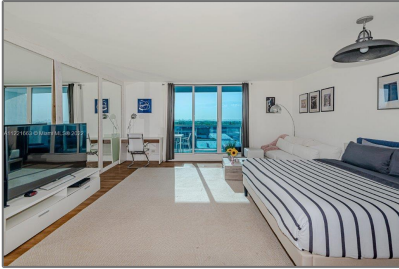

Residential Lease For Rent

600 Sqft - 2301 Collins Ave # 1230, Miami Beach, Florida 33139

Basic [Details](#)

Property Type:	Residential Lease
Listing Type:	For Rent
Listing ID:	A11221663
Price:	\$5,500
Bathrooms:	1
Square Footage:	600 Sqft
Year Built:	1926