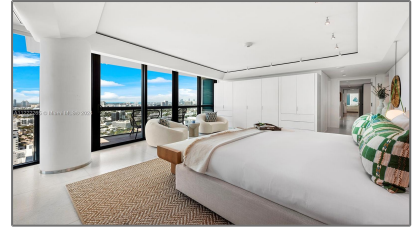

# Residential Lease For Rent

3,552 Sqft - 101 20th St # 3601, Miami Beach,  
Florida 33139