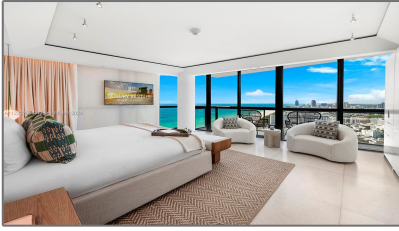

# Residential Lease For Rent

3,552 Sqft - 101 20th St # 3601, Miami Beach,  
Florida 33139