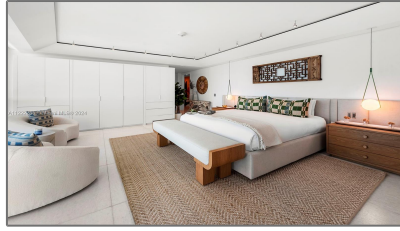

# Residential Lease For Rent

3,552 Sqft - 101 20th St # 3601, Miami Beach,  
Florida 33139

## Basic [Details](#)

Property Type: **Residential Lease**

Listing Type: **For Rent**

Listing ID: **A11222265**

Price: **\$84,000**

Bedrooms: **4**

Bathrooms: **4**

Square Footage: **3,552 Sqft**