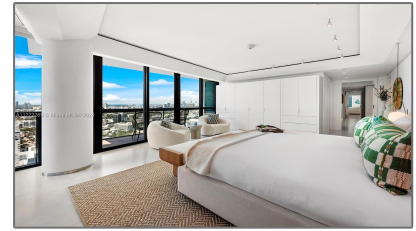

Residential Lease For Rent

3,552 Sqft - 101 20th St # 3601, Miami Beach,
Florida 33139

Basic [Details](#)

Property Type: **Residential Lease**

Listing Type: **For Rent**

Listing ID: **A11222265**

Price: **\$84,000**