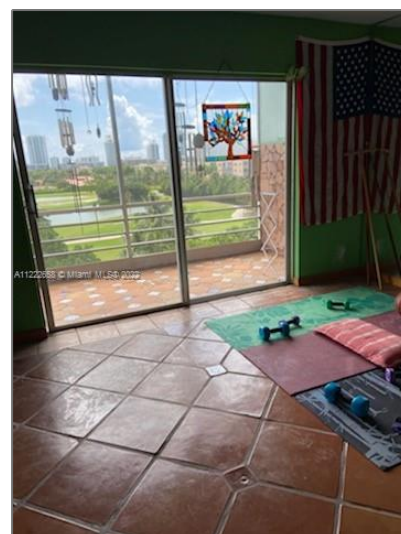

Residential For Sale

726 Sqft - 1000 NE 14th Ave # 707, Hallandale Beach, Florida 33009

Basic Details

Property Type:	Residential
Listing Type:	For Sale
Listing ID:	A11222658
Price:	\$189,000
Bedrooms:	1
Bathrooms:	1
Square Footage:	726 Sqft
Year Built:	1969