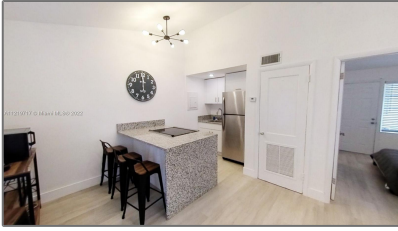

Residential Lease For Rent

500 Sqft - 840 SW 7th St # 848, Miami, Florida
33130

Basic [Details](#)

Property Type: **Residential Lease**

Listing Type: **For Rent**

Listing ID: **A11219717**

Price: **\$2,200**