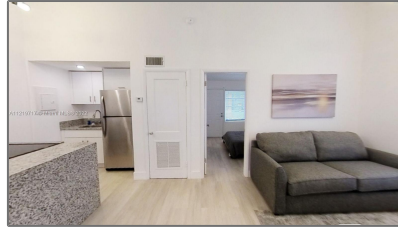

Residential Lease For Rent

500 Sqft - 840 SW 7th St # 848, Miami, Florida
33130

Basic [Details](#)

Property Type: **Residential Lease**

Listing Type: **For Rent**

Listing ID: **A11219717**

Price: **\$2,200**