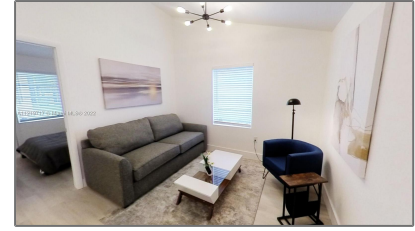

Residential Lease For Rent

500 Sqft - 840 SW 7th St # 848, Miami, Florida
33130

Basic [Details](#)

Property Type: **Residential Lease**

Listing Type: **For Rent**

Listing ID: **A11219717**

Price: **\$2,200**

County: **Miami-Dade County**

City: **Miami**

Zipcode: **33130**

Street: **840 SW 7th St #
848**

Building Name: **BRICKELL
RIVERVIEW**

Floor Number: **0**

Longitude: **W81° 47' 29.7"**

Features