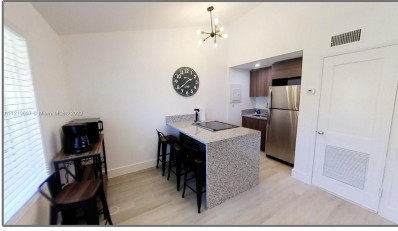

Residential Lease For Rent

500 Sqft - 840 SW 7th St # 848, Miami, Florida
33130

Basic [Details](#)

Property Type: **Residential Lease**

Listing Type: **For Rent**

Listing ID: **A11219697**

Price: **\$2,500**