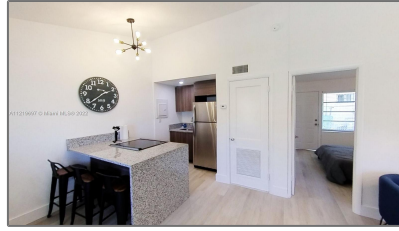

Residential Lease For Rent

500 Sqft - 840 SW 7th St # 848, Miami, Florida
33130

Basic [Details](#)

Property Type: **Residential Lease**

Listing Type: **For Rent**

Listing ID: **A11219697**

Price: **\$2,500**