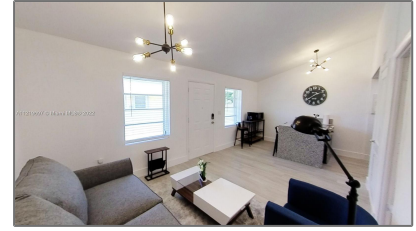

Residential Lease For Rent

500 Sqft - 840 SW 7th St # 848, Miami, Florida
33130

Basic [Details](#)

Property Type: **Residential Lease**

Listing Type: **For Rent**

Listing ID: **A11219697**

Price: **\$2,500**