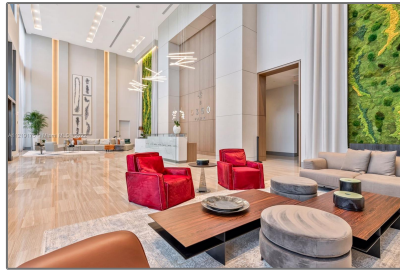

Residential Lease For Rent

400 Sqft - 5350 NW 84th Ave # 1907B, Doral,
Florida 33166

Basic Details

Property Type: **Residential Lease**

Listing Type: **For Rent**

Listing ID: **A11219175**

Price: **\$2,550**