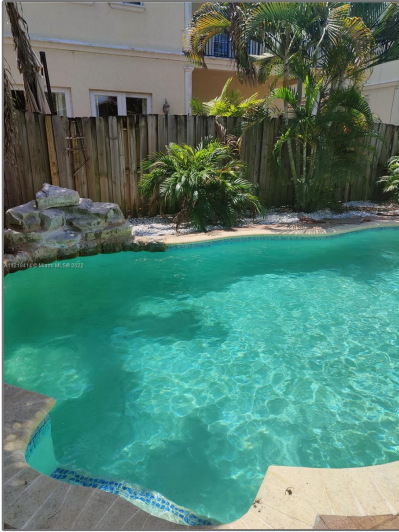

# Residential Lease For Rent

1,134 Sqft - 1408 NE 24th St # B, Wilton Manors,  
Florida 33305