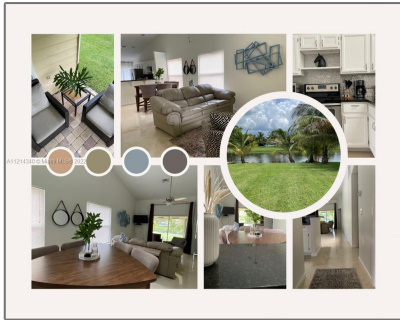

Residential Lease For Rent

1,092 Sqft - 12686 Westhampton Cir # 12686,
Wellington, Florida 33414

Basic [Details](#)

Property Type: **Residential Lease**

Listing Type: **For Rent**

Listing ID: **A11214340**

Price: **\$4,500**

Bedrooms: **2**

Bathrooms: **2**

Square Footage: **1,092 Sqft**

Year Built: **1987**

Lot Area: **5,550 Sqft**

Features

View: **Lake**

Pet Allowed: **Maximum 20 Lbs**

Furnished: **Furnished**

Address [Map](#)

Country: **US**

State: **FL**

County: **Palm Beach County**

City: **Wellington**

Zipcode: **33414**