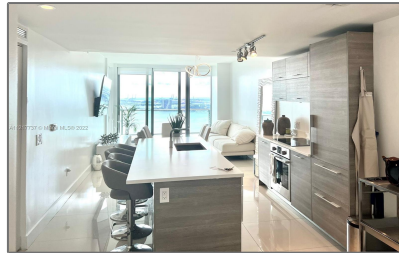

Residential Lease For Rent

1,151 Sqft - 650 NE 32nd St # 3405, Miami,
Florida 33137

Basic [Details](#)

Property Type: **Residential Lease**

Listing Type: **For Rent**

Listing ID: **A11217737**

Price: **\$5,950**