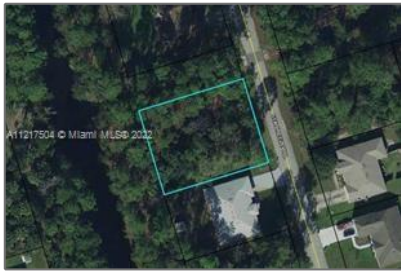

Land/boat Docks For Sale

- 2 RIVERVIEW DRIVE, Palm Coast, Florida 32164

Basic [Details](#)

Property Type:	Land/boat Docks
Listing Type:	For Sale
Listing ID:	A11217504
Price:	\$55,000

Address [Map](#)

Country:	US
State:	FL
County:	Flagler County
City:	Palm Coast
Zipcode:	32164
Street:	2 RIVERVIEW DRIVE
Building Name:	PALM COAST SEC 31
Floor Number:	0
Longitude:	W82° 46' 52.2"
Latitude:	N29° 30' 36.1"