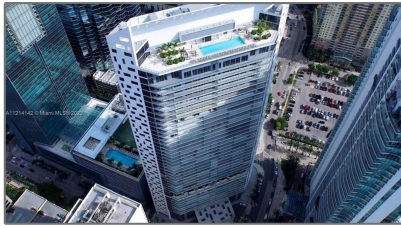

Residential Lease For Rent

997 Sqft - 1300 Brickell Bay Dr # 1703, Miami,
Florida 33131

Basic [Details](#)

Property Type: **Residential Lease**

Listing Type: **For Rent**

Listing ID: **A11214142**

Price: **\$7,500**

County: **Miami-Dade County**

City: **Miami**

Zipcode: **33131**

Street: **1300 Brickell Bay
Dr # 1703**

Building Name: **BRICKELLHOUSE
CONDO**

Floor Number: **0**

Features

✓ Swimming Pool: **In Ground**