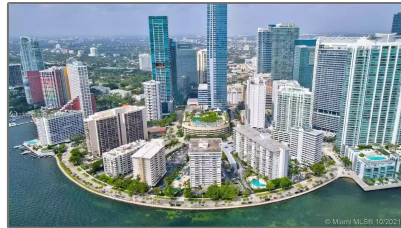

Residential Lease For Rent

997 Sqft - 1300 Brickell Bay Dr # 1703, Miami,
Florida 33131

Basic [Details](#)

Property Type: **Residential Lease**

Listing Type: **For Rent**

Listing ID: **A11214142**

Price: **\$7,500**

County: **Miami-Dade County**

City: **Miami**

Zipcode: **33131**

Street: **1300 Brickell Bay
Dr # 1703**

Building Name: **BRICKELLHOUSE
CONDO**

Floor Number: **0**

Features

✓ Swimming Pool: **In Ground**