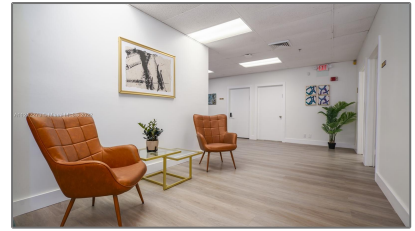

Commercial Sale For Sale

- 4200 NW 16th St # 206, Lauderdale, Florida
33313

Basic [Details](#)

Property Type: **Commercial Sale**

Listing Type: **For Sale**

Listing ID: **A11212273**

Price: **\$22**

Year Built: **1973**