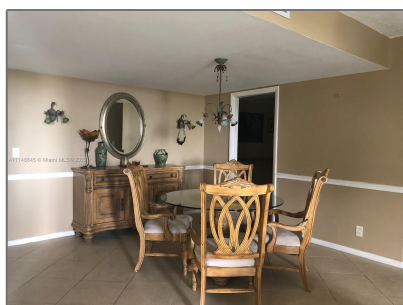

Residential For Sale

898 Sqft - 2425 Presidential Way # 805, West
Palm Beach, Florida 33401

Basic [Details](#)

Property Type: **Residential**

Listing Type: **For Sale**

Listing ID: **A11148845**

Price: **\$229,950**