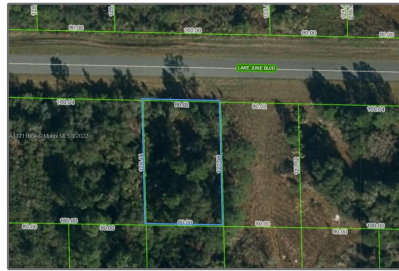

# Land/boat Docks For Sale

- 3340 Lake June Blvd, Lake Placid, Florida 33852

## Basic Details

Property Type:	<b>Land/boat Docks</b>
Listing Type:	<b>For Sale</b>
Listing ID:	<b>A11211664</b>
Price:	<b>\$13,500</b>
Lot Area:	<b>10,019 Sqft</b>

## Address Map

Country:	<b>US</b>
State:	<b>FL</b>
County:	<b>Highlands County</b>
City:	<b>Lake Placid</b>
Zipcode:	<b>33852</b>
Street:	<b>3340 Lake June Blvd</b>
Building Name:	<b>LEISURE LAKES W. OF WILDFL</b>
Floor Number:	<b>0</b>
Longitude:	<b>W82° 33' 14.8"</b>
Latitude:	<b>N27° 19' 56.5"</b>