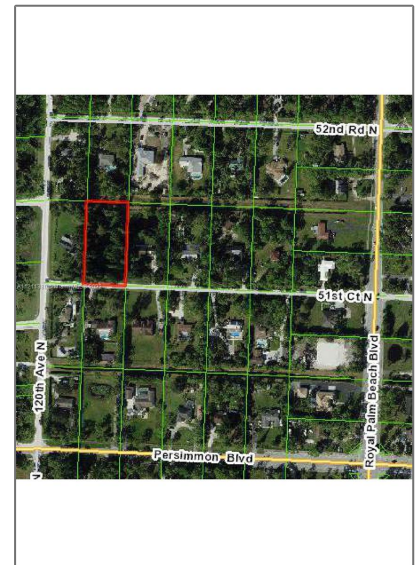

# Land/boat Docks For Sale

- 11955 51st Court N, Loxahatchee, Florida 33411

## Basic Details

Property Type:	<b>Land/boat Docks</b>
Listing Type:	<b>For Sale</b>
Listing ID:	<b>A11211380</b>
Price:	<b>\$225,000</b>
Lot Area:	<b>54,450 Sqft</b>

## Address Map

Country:	<b>US</b>
State:	<b>FL</b>
County:	<b>Palm Beach County</b>
City:	<b>Loxahatchee</b>
Zipcode:	<b>33411</b>
Street:	<b>11955 51st Court N</b>
Building Name:	<b>Unincorporated</b>
Floor Number:	<b>0</b>
Longitude:	<b>W81° 46' 7.4"</b>
Latitude:	<b>N26° 45' 11.3"</b>