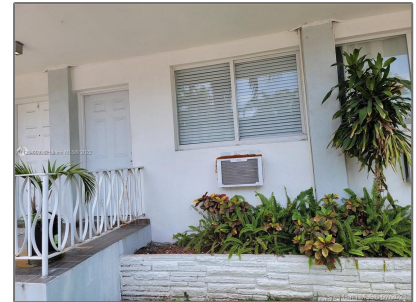

Residential For Sale

430 Sqft - 1600 Pennsylvania Ave # 21, Miami Beach, Florida 33139

Basic [Details](#)

Property Type:	Residential
Listing Type:	For Sale
Listing ID:	A11204235
Price:	\$175,000
Bathrooms:	1
Square Footage:	430 Sqft
Year Built:	1953