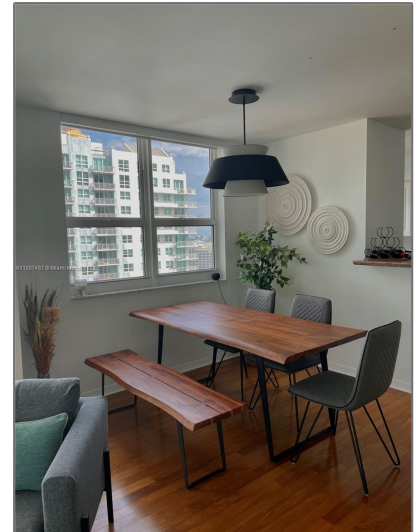

Residential Lease For Rent

1,470 Sqft - 1155 Brickell Bay Dr # 2802, Miami, Florida 33131

Basic [Details](#)

Property Type:	Residential Lease
Listing Type:	For Rent
Listing ID:	A11207487
Price:	\$6,400
Bedrooms:	3
Bathrooms:	2
Square Footage:	1,470 Sqft
Year Built:	2001

Address [Map](#)

Country:	US
State:	FL
County:	Miami-Dade County
City:	Miami
Zipcode:	33131
Street:	1155 Brickell Bay Dr # 2802

Features

✓	Swimming Pool:	Community
✓	Heating System:	Central, Electric
✓	Cooling System:	Central Air, Electric
✓	Pet Allowed:	Restrictions Or Possible Restrictions
✓	Furnished:	Furnished