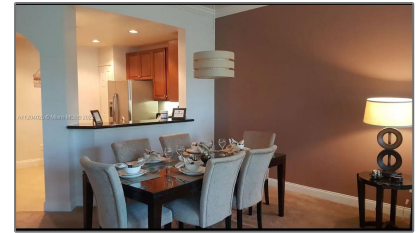

Residential For Sale

- 7505 Mourning Dove Circle # 302, Kissimmee,
Florida 34747

Basic [Details](#)

Property Type:	Residential
Listing Type:	For Sale
Listing ID:	A11204025
Price:	\$355,900
Bedrooms:	3
Bathrooms:	2
Year Built:	2007