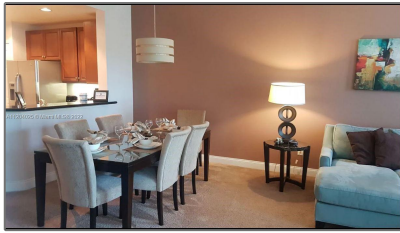

Residential For Sale

- 7505 Mourning Dove Circle # 302, Kissimmee,
Florida 34747

Basic [Details](#)

Property Type:	Residential
Listing Type:	For Sale
Listing ID:	A11204025
Price:	\$355,900
Bedrooms:	3
Bathrooms:	2
Year Built:	2007