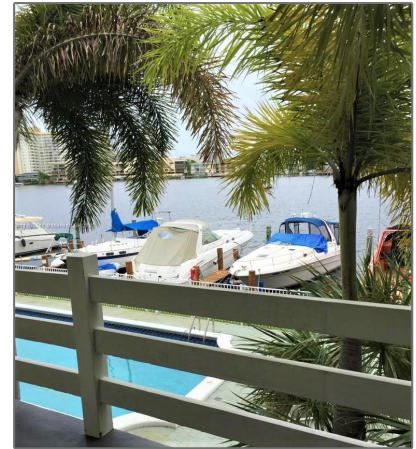

Residential For Sale

693 Sqft - 2100 Diana Dr # 207, Hallandale Beach,
Florida 33009

Basic Details

Property Type:	Residential
Listing Type:	For Sale
Listing ID:	A11203241
Price:	\$275,000
Bedrooms:	1
Bathrooms:	1
Square Footage:	693 Sqft
Year Built:	1966

Features

✓ Heating System:	Central
✓ Cooling System:	Central Air
✓ Fence:	Fenced
✓ View:	Intracoastal View, Bay, Water View
✓ Pet Allowed:	Maximum 20 Lbs
✓ Patio:	Open Balcony
✓ Furnished:	Unfurnished

Address Map