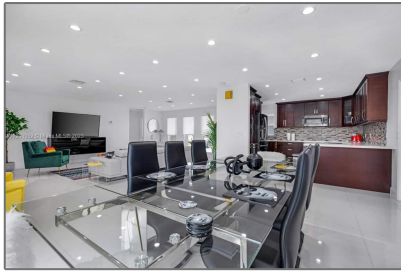

Residential Lease For Rent

2,136 Sqft - 934 Nautilus Isle, Dania Beach,
Florida 33004

Basic [Details](#)

Property Type: **Residential Lease**

Listing Type: **For Rent**

Listing ID: **A11200952**

Price: **\$8,000**