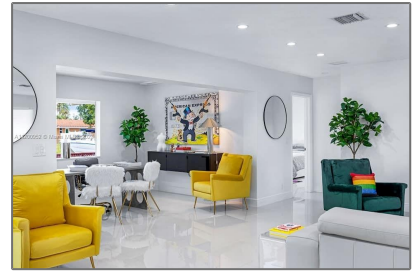

Residential Lease For Rent

2,136 Sqft - 934 Nautilus Isle, Dania Beach,
Florida 33004

Basic [Details](#)

Property Type: **Residential Lease**

Listing Type: **For Rent**

Listing ID: **A11200952**

Price: **\$8,000**