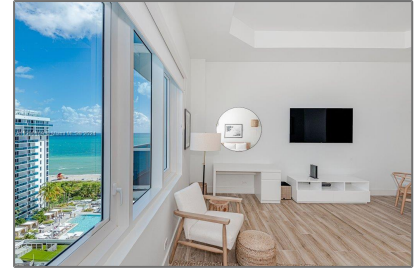

Residential Lease For Rent

660 Sqft - 2301 Collins Ave # 1622, Miami Beach, Florida 33139

Basic [Details](#)

Property Type:	Residential Lease
Listing Type:	For Rent
Listing ID:	A11200169
Price:	\$7,500
Bathrooms:	1
Square Footage:	660 Sqft
Year Built:	1926

Address [Map](#)

Country:	US
State:	FL
County:	Miami-Dade County
City:	Miami Beach
Zipcode:	33139
Street:	2301 Collins Ave # 1622
Building Name:	RONEY PALACE CONDO
Floor Number:	0
Longitude:	W81° 52' 23.2"
Latitude:	N25° 47' 54.8"