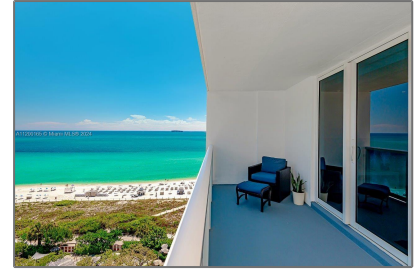

Residential Lease For Rent

600 Sqft - 2301 Collins Ave # 1211, Miami Beach, Florida 33139

Basic [Details](#)

Property Type:	Residential Lease
Listing Type:	For Rent
Listing ID:	A11200165
Price:	\$6,000
Bathrooms:	1
Square Footage:	600 Sqft
Year Built:	1926

Address [Map](#)

Country:	US
State:	FL
County:	Miami-Dade County
City:	Miami Beach
Zipcode:	33139
Street:	2301 Collins Ave # 1211
Building Name:	RONEY PALACE CONDO
Floor Number:	0
Longitude:	W81° 52' 23.2"
Latitude:	N25° 47' 54.8"