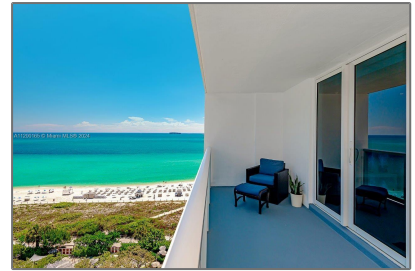

Residential Lease For Rent

600 Sqft - 2301 Collins Ave # 1211, Miami Beach, Florida 33139

Basic [Details](#)

Property Type:	Residential Lease
Listing Type:	For Rent
Listing ID:	A11200165
Price:	\$4,900
Bathrooms:	1
Square Footage:	600 Sqft
Year Built:	1926

Address [Map](#)

Country:	US
State:	FL
County:	Miami-Dade County
City:	Miami Beach
Zipcode:	33139
Street:	2301 Collins Ave # 1211
Building Name:	RONEY PALACE CONDO
Floor Number:	0
Longitude:	W81° 52' 23.2"
Latitude:	N25° 47' 54.8"