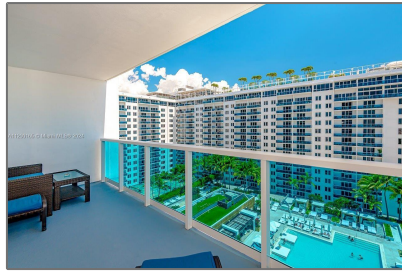

Residential Lease For Rent

600 Sqft - 2301 Collins Ave # 1211, Miami Beach, Florida 33139

Basic [Details](#)

Property Type:	Residential Lease
Listing Type:	For Rent
Listing ID:	A11200165
Price:	\$4,900
Bathrooms:	1
Square Footage:	600 Sqft
Year Built:	1926

Address [Map](#)

Country:	US
State:	FL
County:	Miami-Dade County
City:	Miami Beach
Zipcode:	33139
Street:	2301 Collins Ave # 1211
Building Name:	RONEY PALACE CONDO
Floor Number:	0
Longitude:	W81° 52' 23.2"
Latitude:	N25° 47' 54.8"