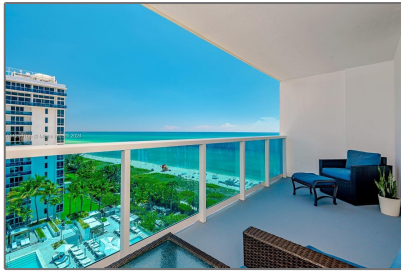

Residential Lease For Rent

600 Sqft - 2301 Collins Ave # 1211, Miami Beach, Florida 33139

Basic [Details](#)

Property Type:	Residential Lease
Listing Type:	For Rent
Listing ID:	A11200165
Price:	\$4,900
Bathrooms:	1
Square Footage:	600 Sqft
Year Built:	1926

Address [Map](#)

Country:	US
State:	FL
County:	Miami-Dade County
City:	Miami Beach
Zipcode:	33139
Street:	2301 Collins Ave # 1211
Building Name:	RONEY PALACE CONDO
Floor Number:	0
Longitude:	W81° 52' 23.2"
Latitude:	N25° 47' 54.8"