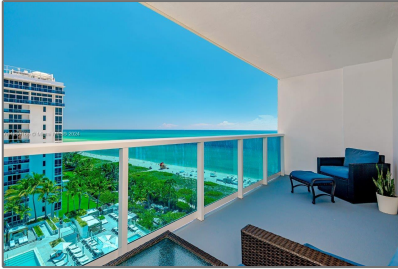

Residential Lease For Rent

600 Sqft - 2301 Collins Ave # 1211, Miami Beach, Florida 33139

Basic [Details](#)

Property Type:	Residential Lease
Listing Type:	For Rent
Listing ID:	A11200165
Price:	\$6,000
Bathrooms:	1
Square Footage:	600 Sqft
Year Built:	1926

Address [Map](#)

Country:	US
State:	FL
County:	Miami-Dade County
City:	Miami Beach
Zipcode:	33139
Street:	2301 Collins Ave # 1211
Building Name:	RONEY PALACE CONDO
Floor Number:	0
Longitude:	W81° 52' 23.2"
Latitude:	N25° 47' 54.8"