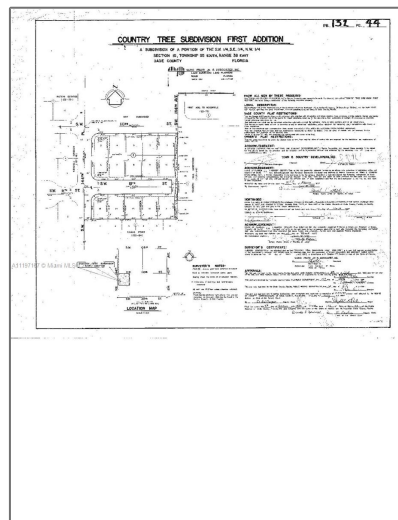

## Basic Details

Property Type:	<b>Land/boat Docks</b>
Listing Type:	<b>For Sale</b>
Listing ID:	<b>A11197167</b>
Price:	<b>\$10,000</b>
Lot Area:	<b>600 Sqft</b>

## Address Map

Country:	<b>US</b>
State:	<b>FL</b>
County:	<b>Miami-Dade County</b>
City:	<b>Kendall</b>
Zipcode:	<b>33186</b>
Street:	<b>11010 SW 143</b>
Building Name:	<b>COUNTRY TREE SUB 1ST ADDN</b>
Floor Number:	<b>0</b>
Longitude:	<b>W81° 34' 24.3"</b>
Latitude:	<b>N25° 39' 53.2"</b>