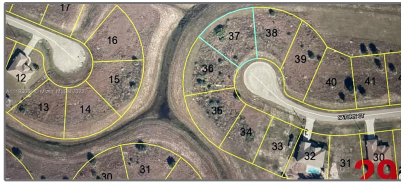

Land/boat Docks For Sale

- 0 Saturn Ct, Other City - In The State Of Florida,
Florida 33935

Basic [Details](#)

Property Type:	Land/boat Docks
Listing Type:	For Sale
Listing ID:	A11193064
Price:	\$28,999
Lot Area:	12,632 Sqft

Address [Map](#)

Country:	US
State:	FL
County:	Glades County
City:	Other City - In The State Of Florida
Zipcode:	33935
Street:	0 Saturn Ct
Building Name:	Port Labelle
Floor Number:	0
Longitude:	W82° 31' 41.4"
Latitude:	N26° 46' 31"