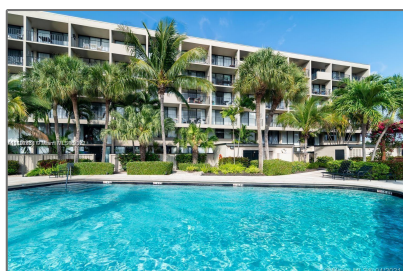

Residential Lease For Rent

1,158 Sqft - 1830 Embassy Dr # 118, West Palm Beach, Florida 33401

Basic [Details](#)

Property Type: **Residential Lease**

Listing Type: **For Rent**

Listing ID: **A11192838**

Price: **\$2,800**

County: **Palm Beach County**

City: **West Palm Beach**

Zipcode: **33401**

Street: **1830 Embassy Dr #
118**

Building Name: **LAKESHORE CLUB
CONDO**

Floor Number: **0**

Features

Swimming Pool: **Above Ground**