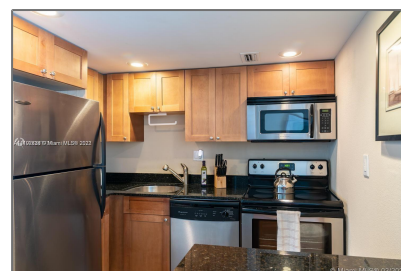

Residential Lease For Rent

1,158 Sqft - 1830 Embassy Dr # 118, West Palm Beach, Florida 33401

Basic [Details](#)

Property Type: **Residential Lease**

Listing Type: **For Rent**

Listing ID: **A11192838**

Price: **\$2,800**