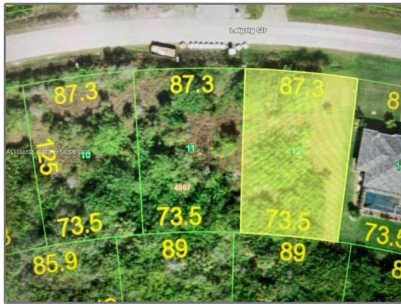

Land/boat Docks For Sale

- 15133 Leipzig, Port Charlotte, Florida 33981

Basic Details

Property Type:	Land/boat Docks
Listing Type:	For Sale
Listing ID:	A11188628
Price:	\$179,900

Address Map

Country:	US
State:	FL
County:	Charlotte County
City:	Port Charlotte
Zipcode:	33981
Street:	15133 Leipzig
Building Name:	n/a
Floor Number:	0
Longitude:	W83° 47' 55.3"
Latitude:	N26° 54' 53.4"