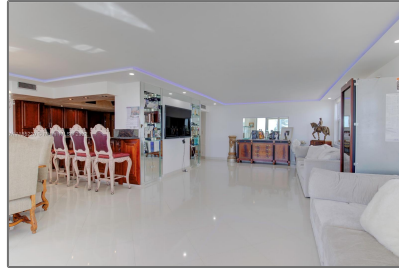

Residential Lease For Rent

1,955 Sqft - 1912 S Ocean Dr # 3D, Hallandale Beach, Florida 33009

Basic [Details](#)

Property Type: **Residential Lease**

Listing Type: **For Rent**

Listing ID: **A11185220**

Price: **\$5,500**