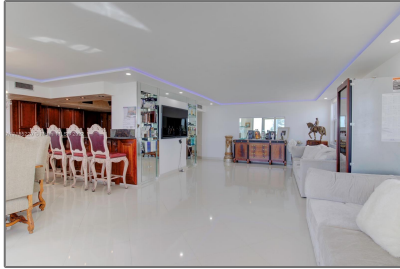

Residential Lease For Rent

1,955 Sqft - 1912 S Ocean Dr # 3D, Hallandale Beach, Florida 33009

Basic [Details](#)

Property Type: **Residential Lease**

Listing Type: **For Rent**

Listing ID: **A11185220**

Price: **\$5,500**