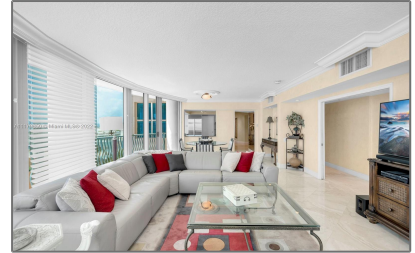

Residential Lease For Rent

2,320 Sqft - 1500 Ocean Dr # 702, Miami Beach, Florida 33139

Basic [Details](#)

Property Type: **Residential Lease**

Listing Type: **For Rent**

Listing ID: **A11179850**

Price: **\$10,000**