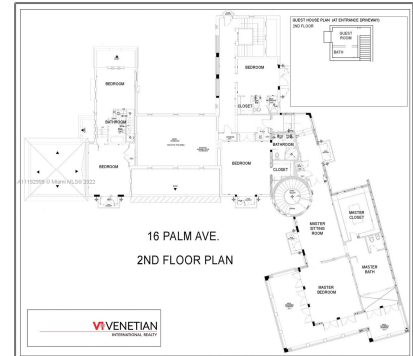

Residential Lease For Rent

9,209 Sqft - 16 Palm Ave, Miami Beach, Florida
33139

Basic Details

Property Type: **Residential Lease**

Listing Type: **For Rent**

Listing ID: **A11182998**

Price: **\$135,000**

Bedrooms: **6**

Bathrooms: **6**

Half Bathrooms: **1**

Square Footage: **9,209 Sqft**

Year Built: **1930**

Lot Area: **35,348 Sqft**

Features

✓ Swimming Pool: **Heated, Hot Tub**

✓ Pet Allowed: **Restrictions Or Possible Restrictions**

✓ Furnished: **Furnished**

Address Map

Country: **US**

State: **FL**

County: **Miami-Dade County**

City: **Miami Beach**

Zipcode: **33139**

Street: **16 Palm Ave**