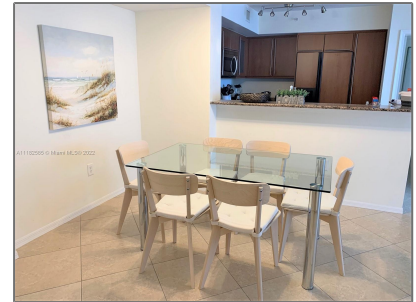

# Residential Lease For Rent

1,260 Sqft - 2080 S OCEAN DRIVE # 1605,  
Hallandale Beach, Florida 33009