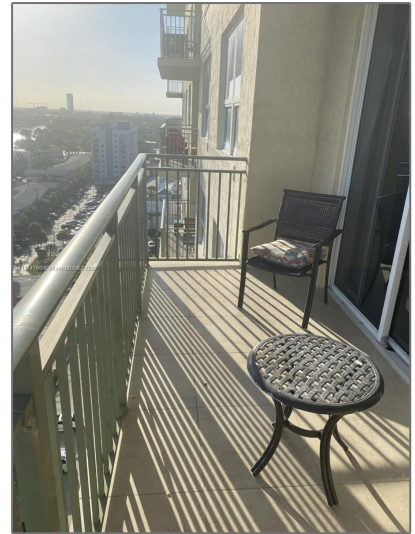

Residential Lease For Rent

1,190 Sqft - 2080 S Ocean Dr # 1405, Hallandale Beach, Florida 33009

Basic [Details](#)

Property Type: **Residential Lease**

Listing Type: **For Rent**

Listing ID: **A11174760**

Price: **\$4,250**