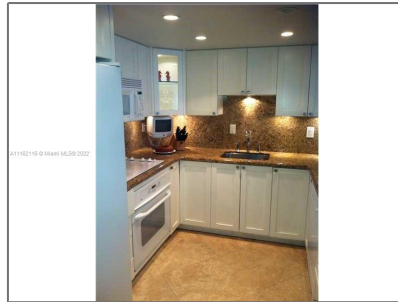

Residential Lease For Rent

1,404 Sqft - 350 Grapetree Dr # 403, Key
Biscayne, Florida 33149

Basic [Details](#)

Property Type:	Residential Lease
Listing Type:	For Rent
Listing ID:	A11162116
Price:	\$6,500
Bedrooms:	2
Bathrooms:	2
Half Bathrooms:	1
Square Footage:	1,404 Sqft
Year Built:	1974

Address [Map](#)

Country:	US
State:	FL
County:	Miami-Dade County
City:	Key Biscayne
Zipcode:	33149
Street:	350 Grapetree Dr # 403
Building Name:	GRAPETREE TOWNHOUSE CONDO

Features

✓	Swimming Pool:	Heated, Community
✓	Heating System:	Electric
✓	Cooling System:	Central Air, Ceiling Fan(s)
✓	View:	Garden
✓	Patio:	Patio, Porch/balcony
✓	Furnished:	Furnished