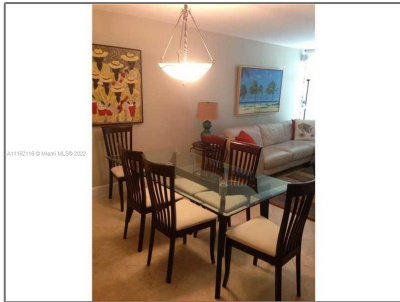

Residential Lease For Rent

1,404 Sqft - 350 Grapetree Dr # 403, Key
Biscayne, Florida 33149

Basic [Details](#)

Property Type:	Residential Lease
Listing Type:	For Rent
Listing ID:	A11162116
Price:	\$6,500
Bedrooms:	2
Bathrooms:	2
Half Bathrooms:	1
Square Footage:	1,404 Sqft
Year Built:	1974

Address [Map](#)

Country:	US
State:	FL
County:	Miami-Dade County
City:	Key Biscayne
Zipcode:	33149
Street:	350 Grapetree Dr # 403
Building Name:	GRAPETREE TOWNHOUSE CONDO

Features

✓	Swimming Pool:	Heated, Community
✓	Heating System:	Electric
✓	Cooling System:	Central Air, Ceiling Fan(s)
✓	View:	Garden
✓	Patio:	Patio, Porch/balcony
✓	Furnished:	Furnished