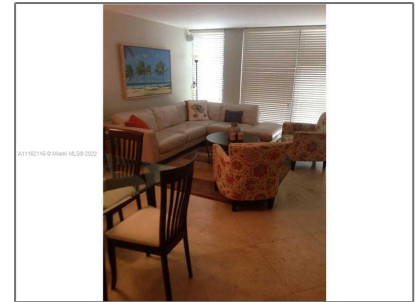

Residential Lease For Rent

1,404 Sqft - 350 Grapetree Dr # 403, Key
Biscayne, Florida 33149

Basic [Details](#)

Property Type:	Residential Lease
Listing Type:	For Rent
Listing ID:	A11162116
Price:	\$6,500
Bedrooms:	2
Bathrooms:	2
Half Bathrooms:	1
Square Footage:	1,404 Sqft
Year Built:	1974

Address [Map](#)

Country:	US
State:	FL
County:	Miami-Dade County
City:	Key Biscayne
Zipcode:	33149
Street:	350 Grapetree Dr # 403
Building Name:	GRAPETREE TOWNHOUSE CONDO

Features

✓	Swimming Pool:	Heated, Community
✓	Heating System:	Electric
✓	Cooling System:	Central Air, Ceiling Fan(s)
✓	View:	Garden
✓	Patio:	Patio, Porch/balcony
✓	Furnished:	Furnished