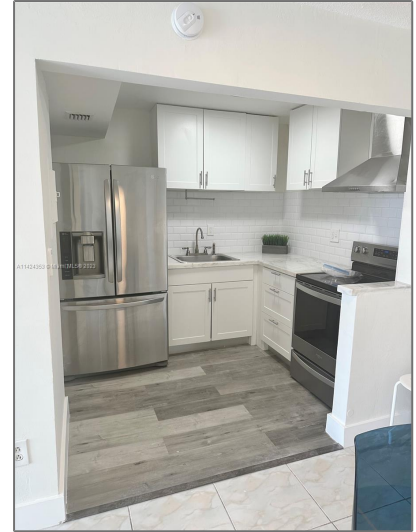

Residential Lease For Rent

27,969 Sqft - 2345 NE 135th St # 306, North
Miami, Florida 33181

Basic [Details](#)

Property Type:	Residential Lease
Listing Type:	For Rent
Listing ID:	A11424353
Price:	\$2,495
Bedrooms:	2
Bathrooms:	1
Half Bathrooms:	1
Square Footage:	27,969 Sqft
Year Built:	1972
Lot Area:	23,700 Sqft