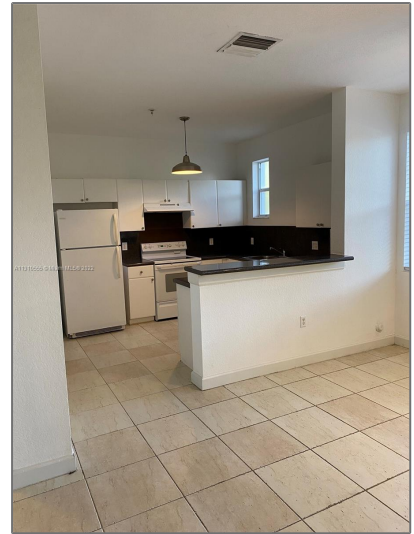

Residential Lease For Rent

1,457 Sqft - 2113 Shoma Dr # 2113, Royal Palm Beach, Florida 33414

Basic [Details](#)

Property Type: **Residential Lease**

Listing Type: **For Rent**

Listing ID: **A11310555**

Price: **\$2,200**